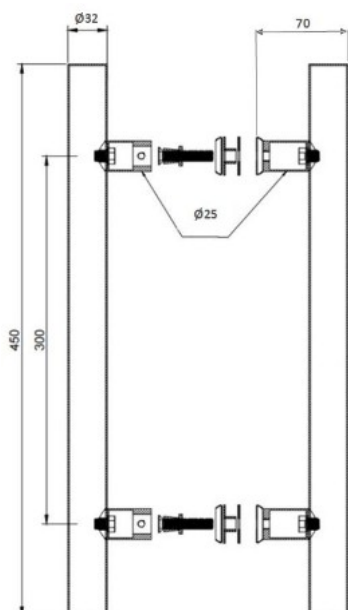

PRODUCT SHEET

Description:

Sauna Door Handle "Drava" Matt Black, $\varnothing 32 \times 450 \text{mm}$, cc 300mm 8-12mm Glass Thickness, Bore: $\varnothing 12 \text{mm}$; Beech Wood - lacquered

Item number:

17.87.052-4

Units	Box	Carton	HS Code	Barcode
Set	1	20	8302415000	 5704866523318

SISO A/S
Mileparken 11
DK-2740 Skovlunde
Denmark
VAT: 24786013

Phone +45 45 830 900
www.siso.dk
siso@siso.dk

Danske Bank
Nytorv Branch
Copenhagen
SWIFT: DABADKKK

Account no.
4180 3112 112936
IBAN Account
DK7230003112112936